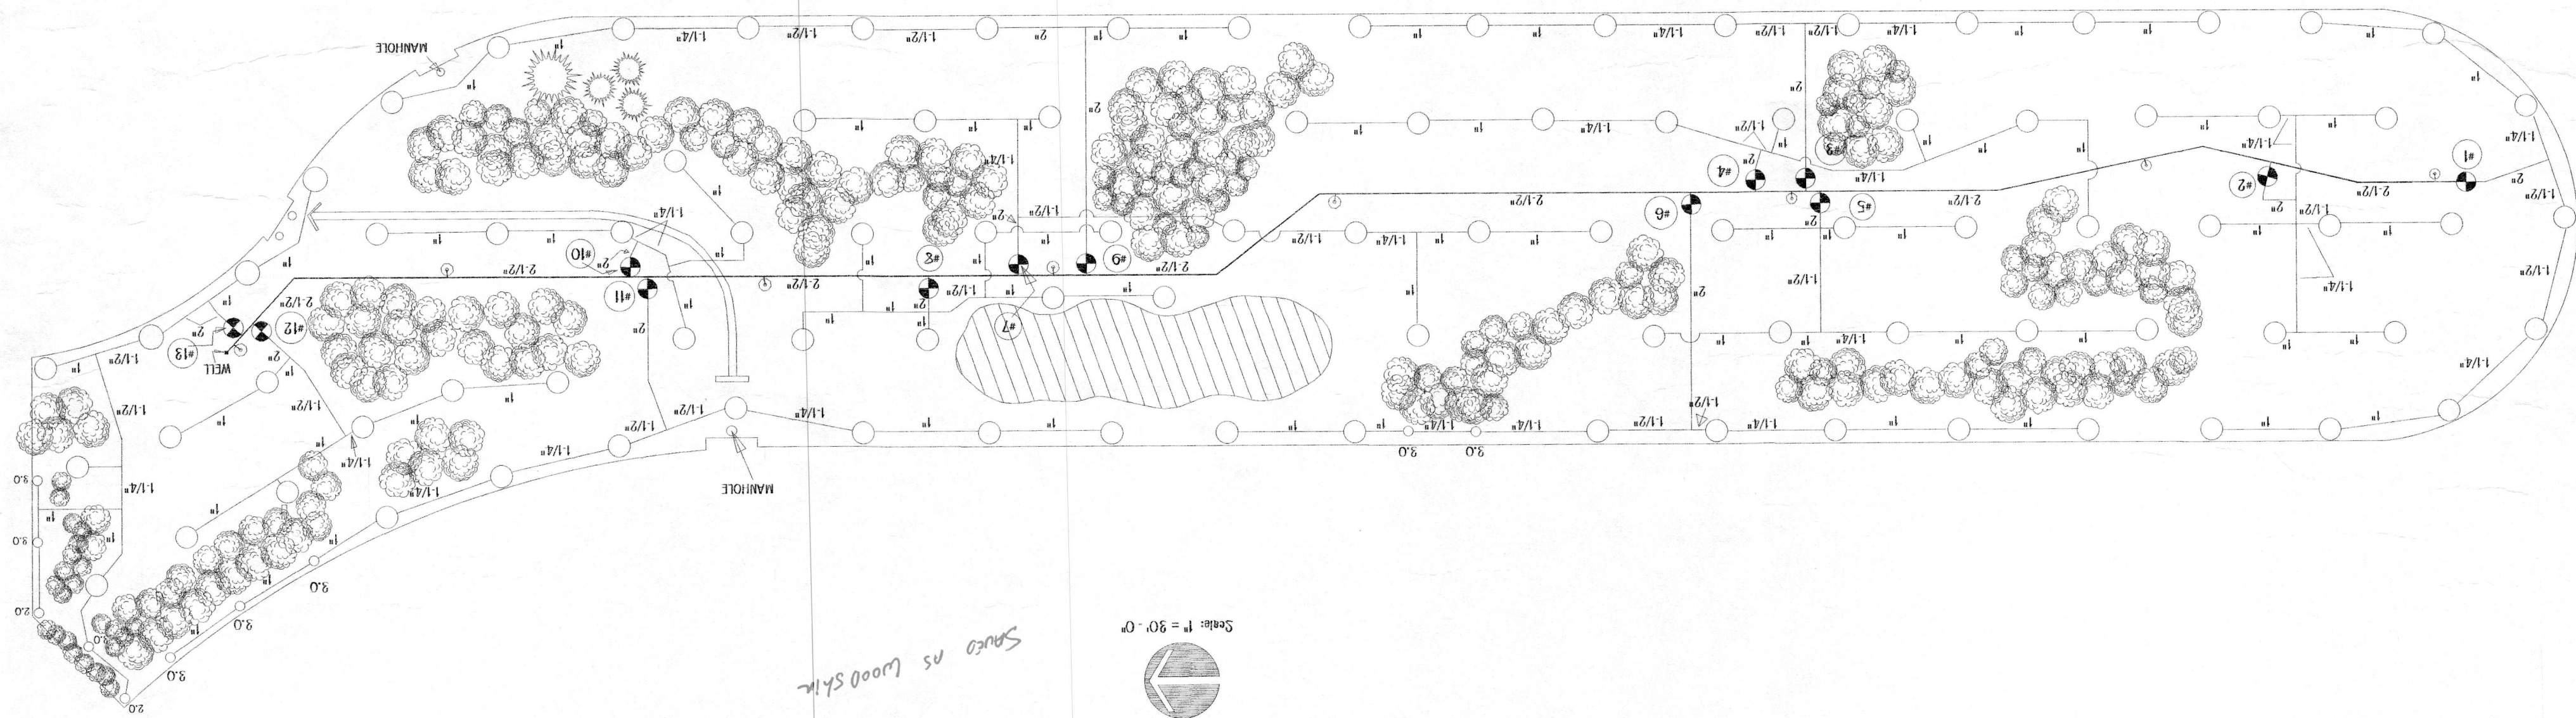

	TORO 2001 GEARED ROTOR
	TORO 2700 GEARED ROTOR
	PUMP STATION
	TORO 252 SERIES REMOTE CONTROL VALVE
	TORO 474-00 QUICK COURSE VALVE

WOODSHIRE RESIDENTIAL PARK

Scale: 1" = 30'-0"

*Saved as WoodShir*